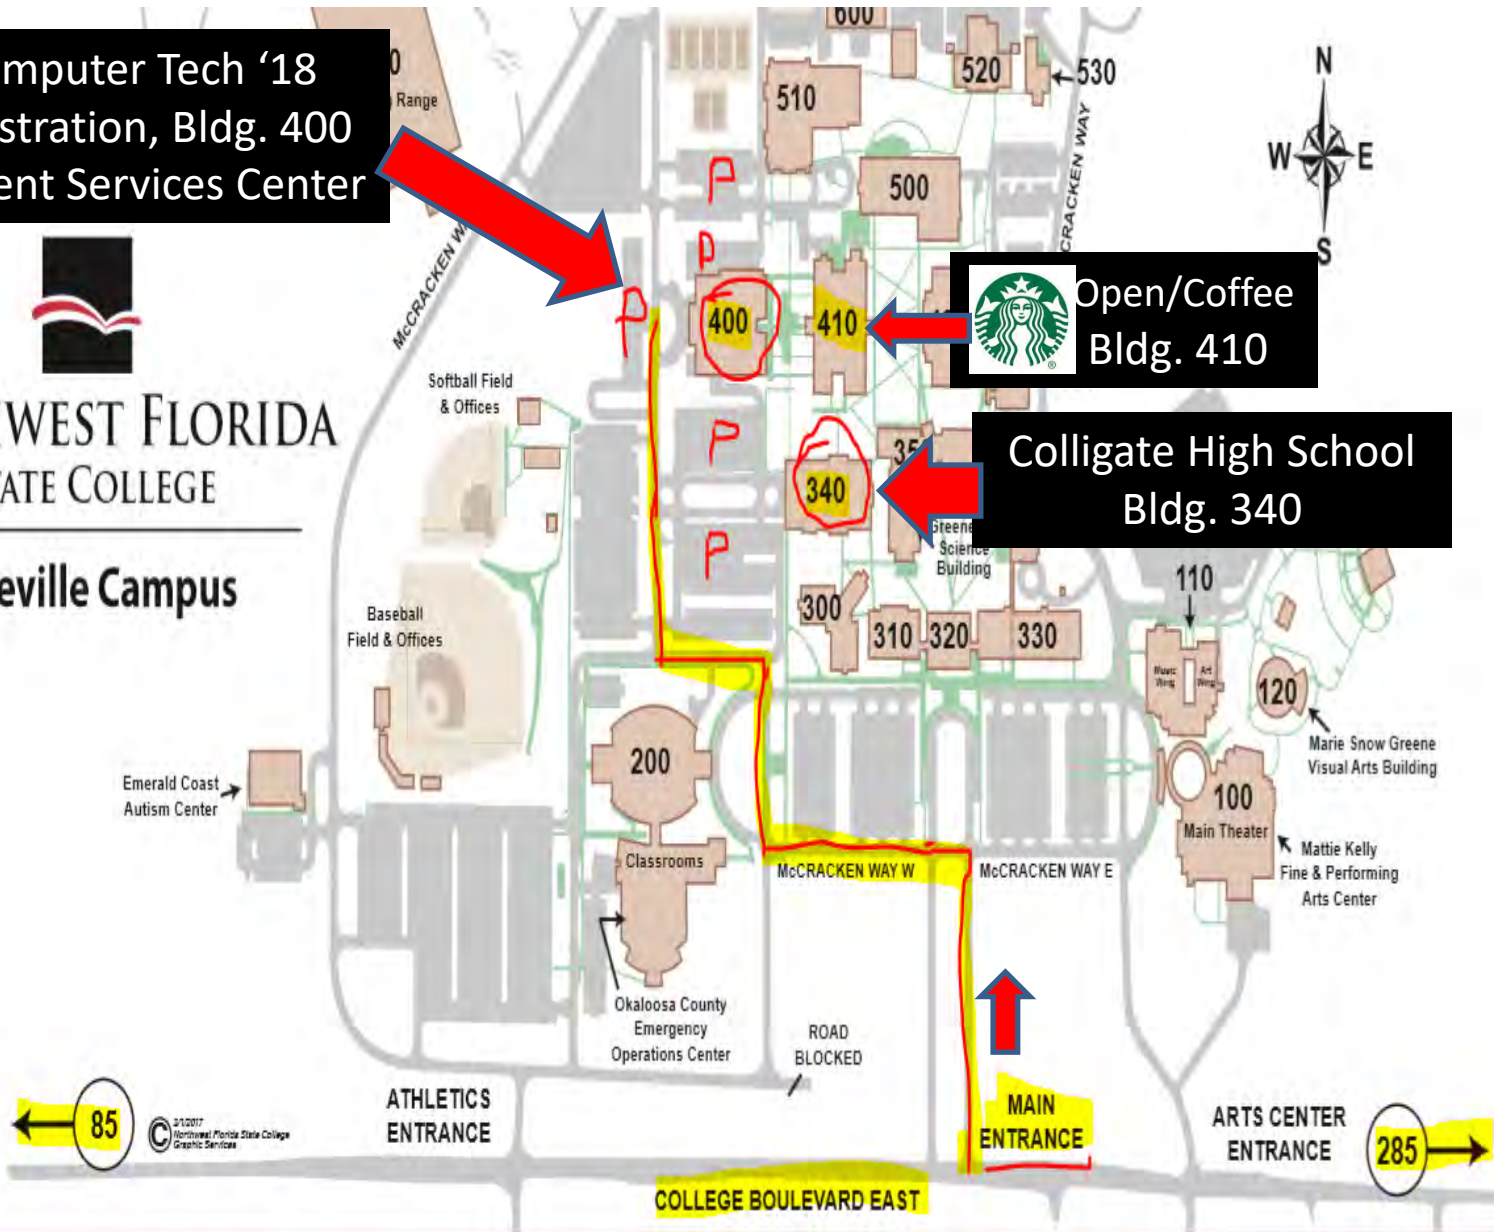

Computer Tech '18
Registration, Bldg. 400
Student Services Center

NORTHWEST FLORIDA
STATE COLLEGE

Niceville Campus

Open/Coffee
Bldg. 410

Colligate High School
Bldg. 340

ATHLETICS
ENTRANCE

ARTS CENTER
ENTRANCE

COLLEGE BOULEVARD EAST