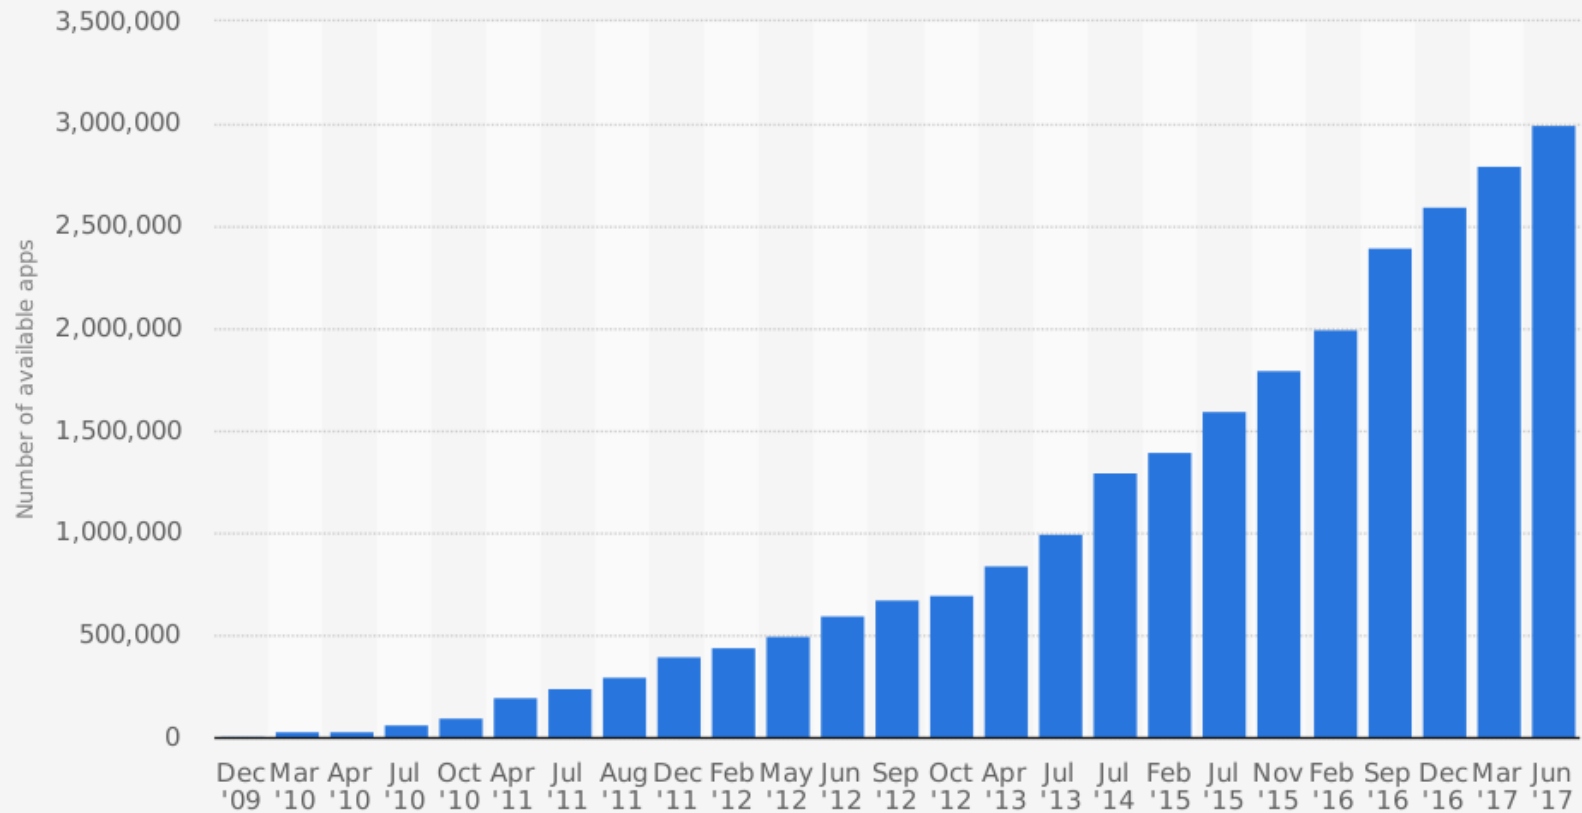

Number of available applications in the Google Play Store from December 2009 to June 2017

Source
Android; Google; App Annie; AppBrain
© Statista 2017

Additional Information:
Worldwide; Google; Android; App Annie; December 2009 to June 2017