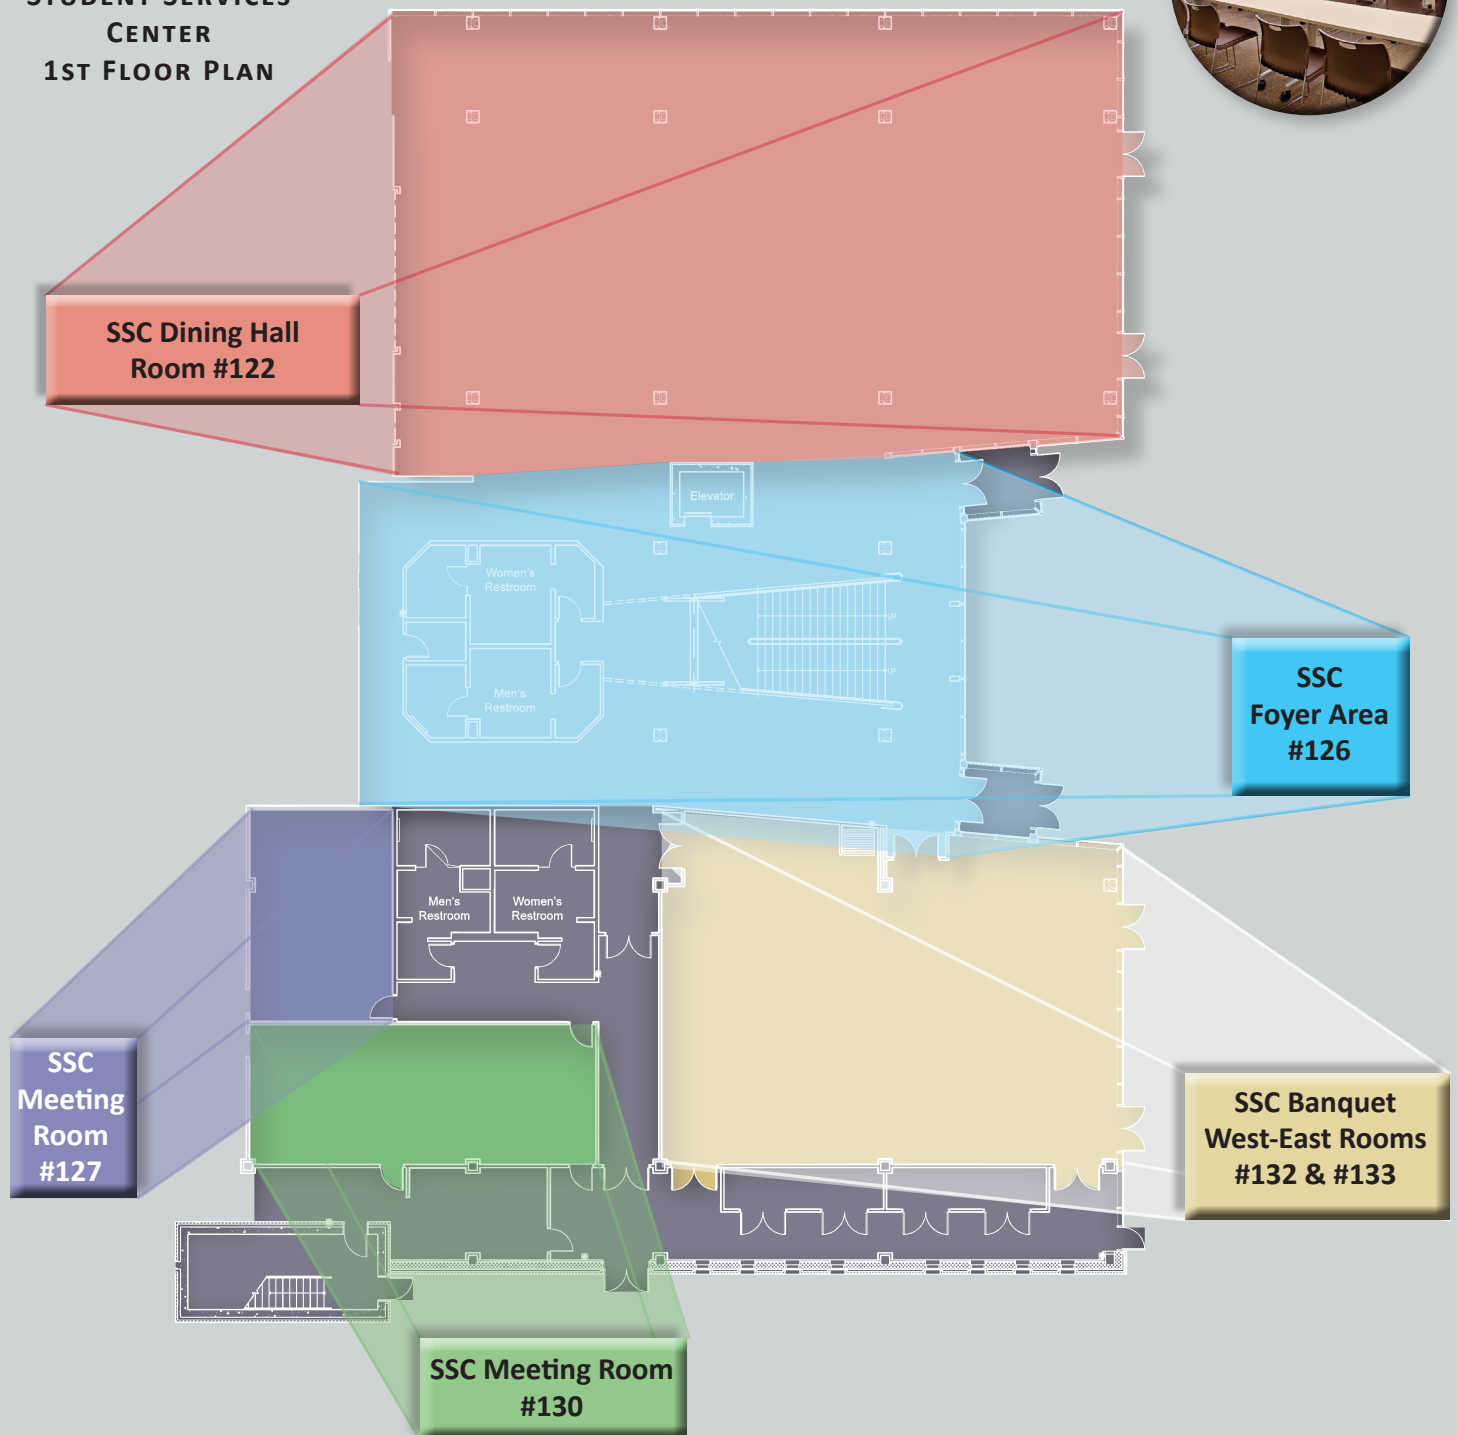

STUDENT SERVICES CENTER 1ST FLOOR PLAN